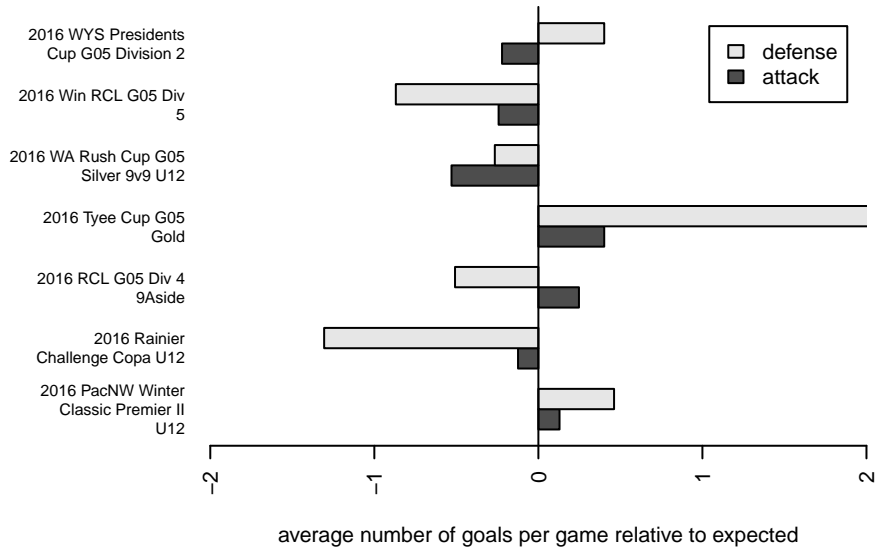

Performance relative to 13 month average