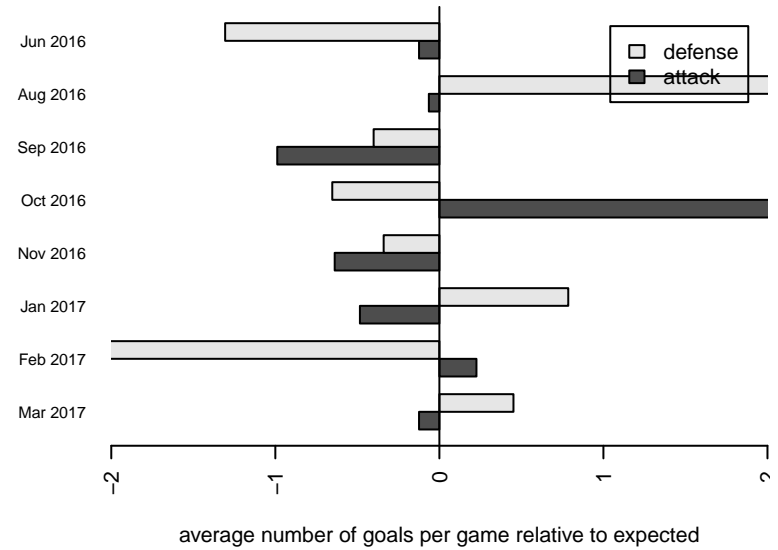

Performance relative to 13 month average