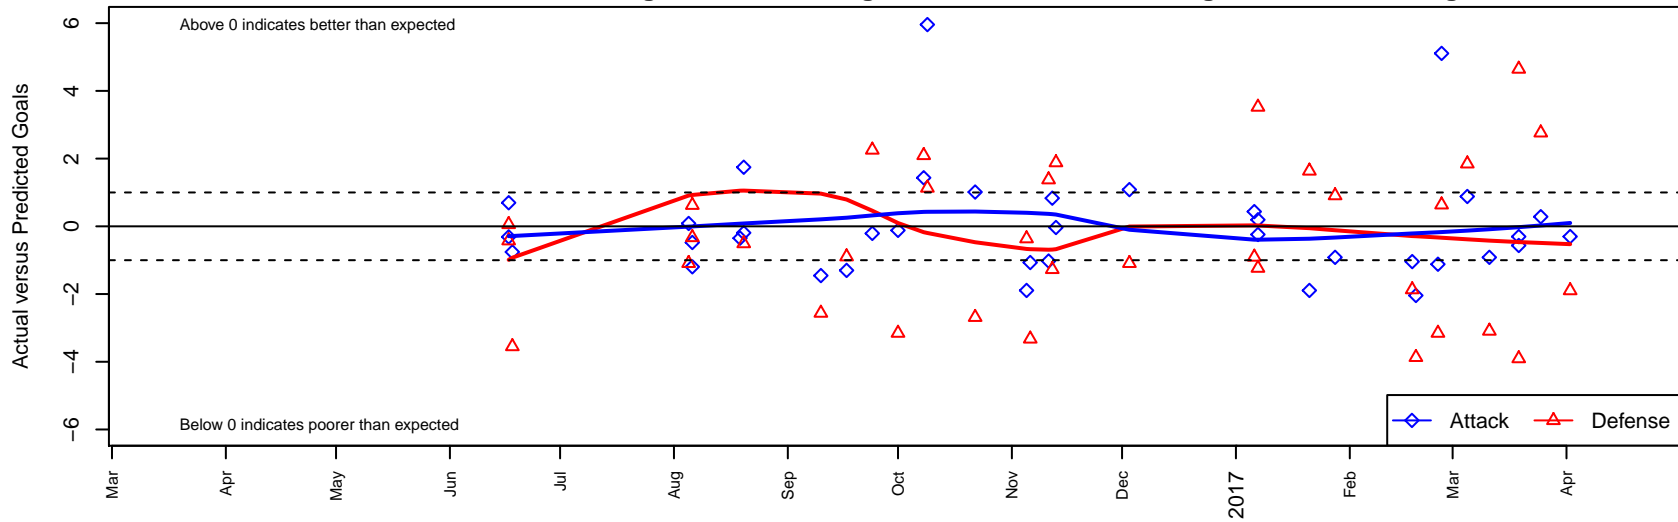

PacNW White G05

Pacific Northwest SC
 Tukwila, WA
 G05 total strength=446
 attack=0.51 defense=0.17
 fall league = RCL G05 Div 4 9Aside
 spr league = Win RCL G05 Div 5

alt names used:
 PACNW 05 WHITE (WA)
 PacNW G05 White
 PacNW G05 White C
 PAC NW G05 White
 PacNW G05 White
 PacNW G05 White C
 PacNW G05 White C

PacNW White G05
 Dots are actual minus expected GF (blue circles) and GA (red triangles).
 Blue line is smoothed change in attack strength. Red is smoothed change in defense strength.

**attack and defense variance (black dot)
relative to other teams
and top 10 in region**