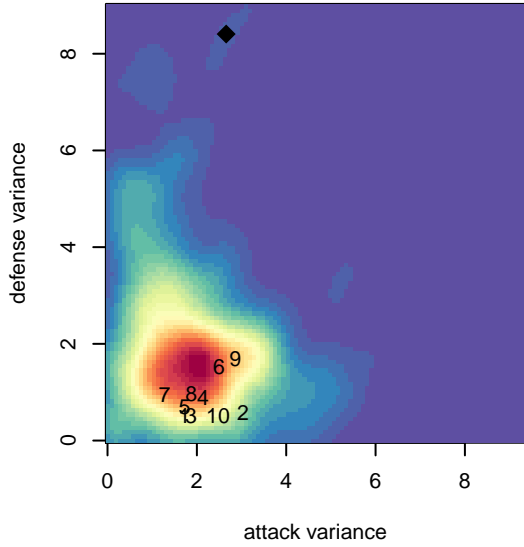

PacNW White G05

Pacific Northwest SC
 Tukwila, WA
 G05 total strength=446
 attack=0.51 defense=0.17
 fall league = RCL G05 Div 4 9Aside
 spr league = Win RCL G05 Div 5

alt names used:
 PACNW 05 WHITE (WA)
 PacNW G05 White
 PacNW G05 White C
 PAC NW G05 White
 PacNW G05 White
 PacNW G05 White C
 PacNW G05 White C

PacNW White G05
 Dots are actual minus expected GF (blue circles) and GA (red triangles).
 Blue line is smoothed change in attack strength. Red is smoothed change in defense strength.

**attack and defense variance (black dot)
relative to other teams
and top 10 in region**