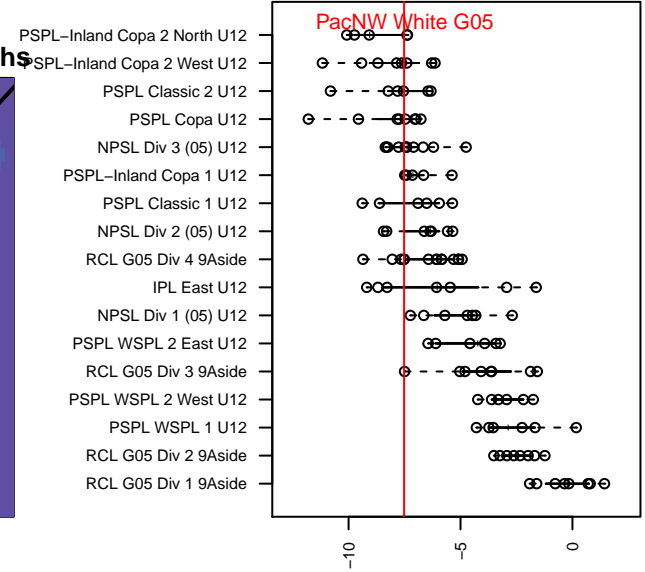

**attack and defense rating
relative to others at age
and all opponents in last 13 months**