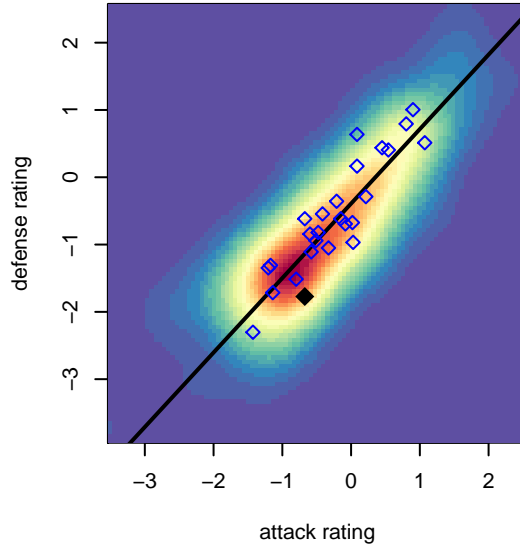

**attack and defense rating
relative to others at age
and all opponents in last 13 months**